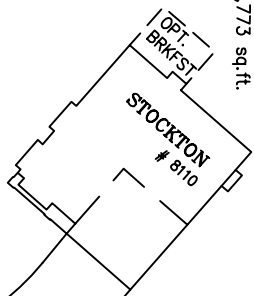

Covington Woods Addition

Lots 1 - 4

03/15

PARCEL "A"
29,512 sq. ft.
0.68 AC.

PARCEL "A"
29,512 sq. ft.
0.68 AC.

LOT 2
11,773 sq. ft.

LOT 1
10,583 sq. ft.

LOT 3
12,786 sq. ft.

LOT 4
10,931 sq. ft.

ASHER ANDREW COURT

COVINGTON WOODS COURT

POHICK ROAD
RTE. 641