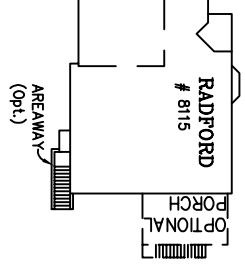

Covington Woods Addition

Lots 1 - 4

03/15

PARCEL "A"
29,512 sq. ft.
0.68 AC.

PARCEL "A"
29,512 sq. ft.
0.68 AC.

LOT 2
11,773 sq. ft.

LOT 1
10,583 sq. ft.

LOT 3
12,786 sq. ft.

LOT 4
10,931 sq. ft.

ASHER ANDREW COURT

COVINGTON WOODS COURT

POHICK ROAD
RTE. 641