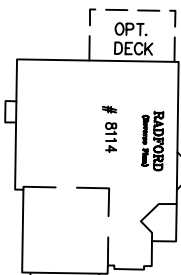

Covington Woods Addition

Lots 1 - 4

03/15

PARCEL "A"
29,512 sq. ft.
0.68 AC.

PARCEL "A"
29,512 sq. ft.
0.68 AC.

LOT 2
11,773 sq. ft.

LOT 1
10,583 sq. ft.

LOT 3
12,786 sq. ft.

LOT 4
10,931 sq. ft.

ASHER ANDREW COURT

COVINGTON WOODS COURT

POHICK ROAD
RTE. 641